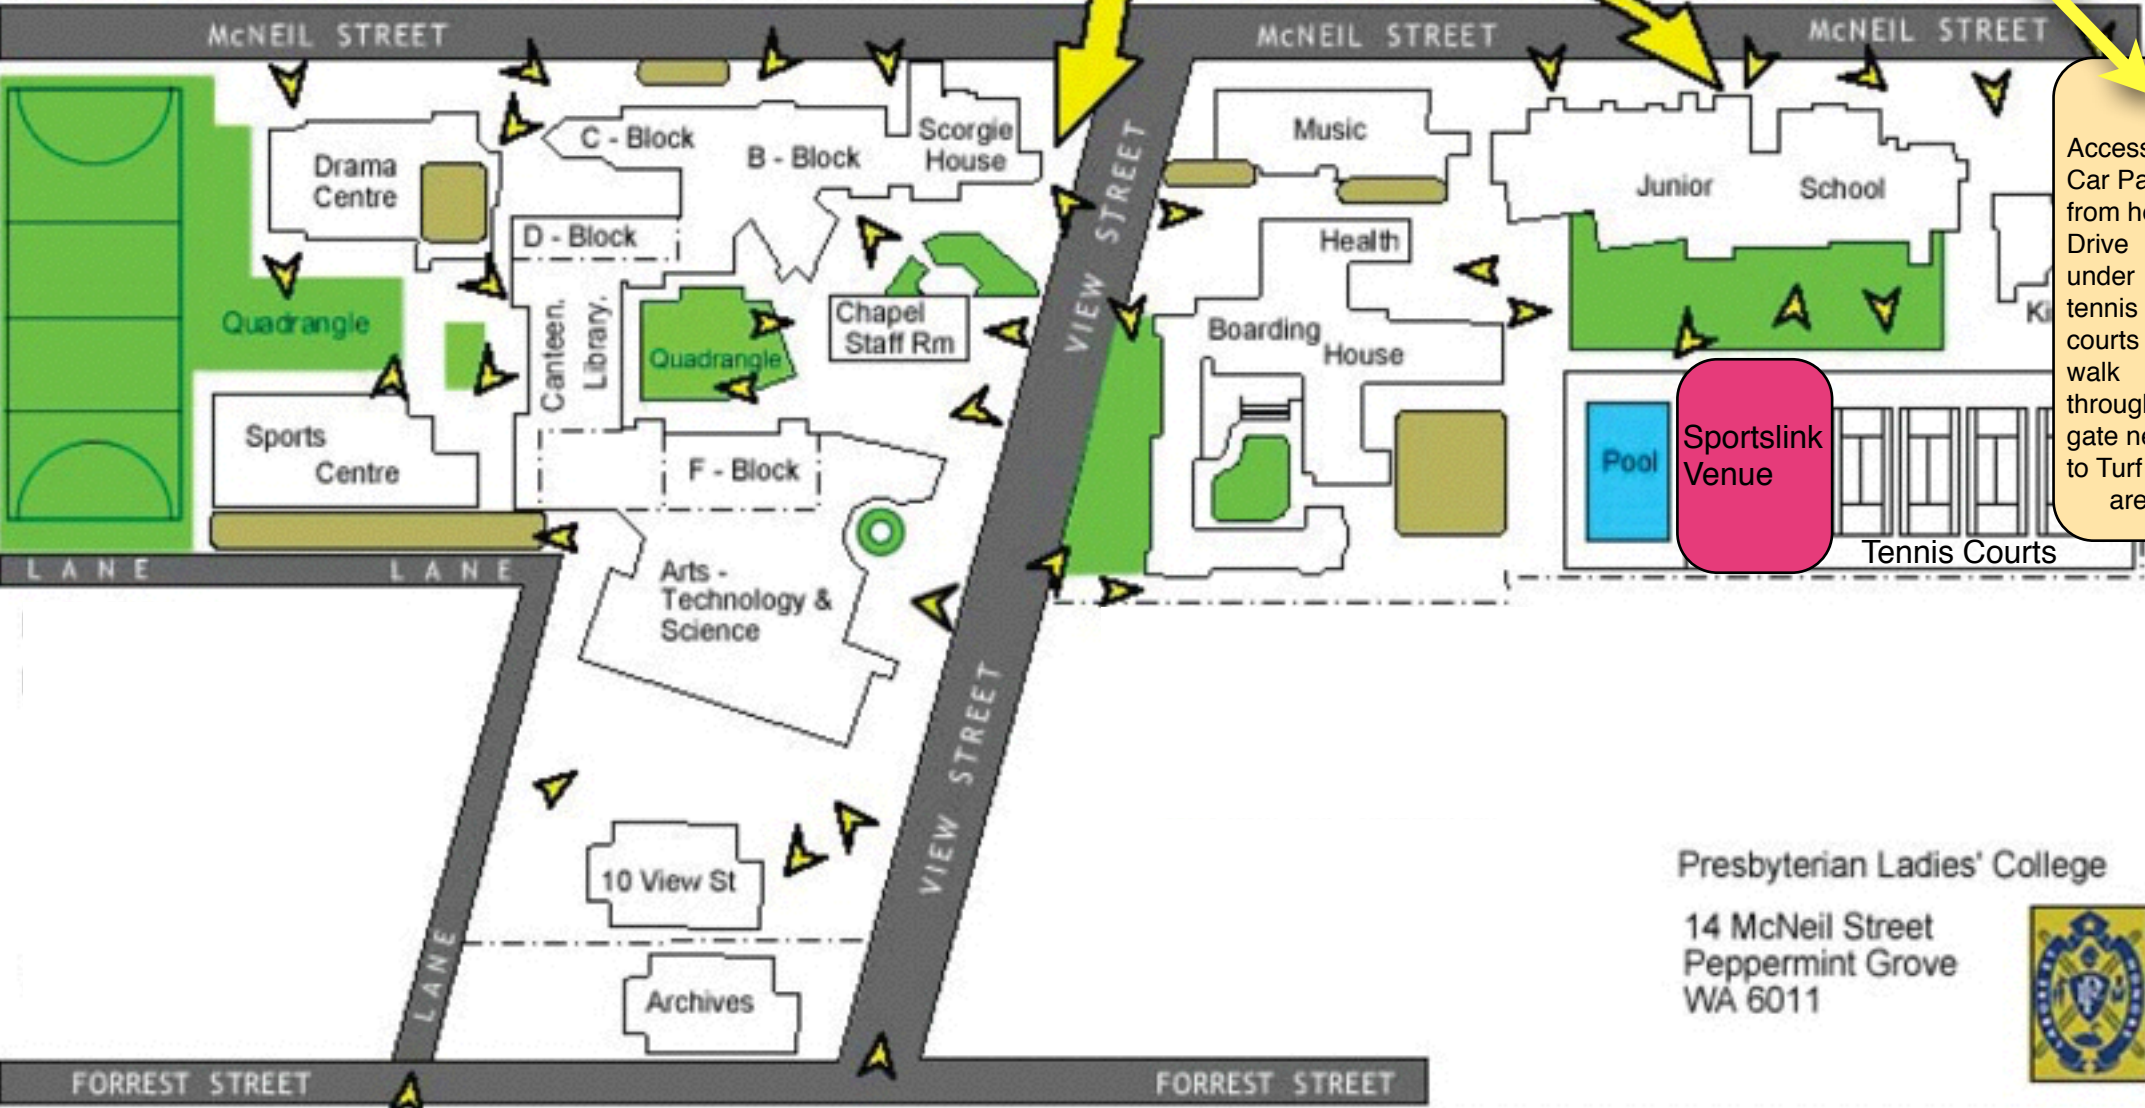

SPORTSLINK AT PLC
Junior School Gym &
Astro Turf

Enter driveway next to After School Care.
Gate will be open for your access from 3.45pm

Presbyterian Ladies' College

Main Reception

JS Reception & After Sch Care

Site Map

Access Car Park from here. Drive under tennis courts and walk through gate next to Turf area

Presbyterian Ladies' College
14 McNeil Street
Peppermint Grove
WA 6011